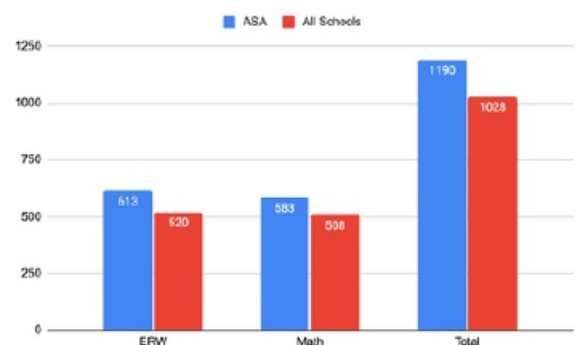

SAT Results 2024

	ERW	Math	Total
ASA	613	583	1190
All Schools	520	508	1028